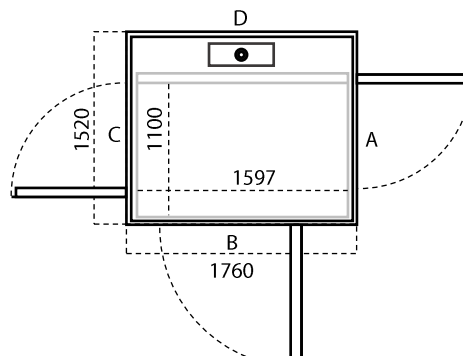

Tipe Pintu	Sisi A/C	Sisi B
AL5 / AL6 (Aluminum)	900	950
A15/A25 (half gate)	900	900

Tipe Pintu	Sisi A/C	Sisi B
AL5 / AL6 (Aluminum)	800	1050
A15/A25 (half gate)	800	1000

Tipe Pintu	Sisi A/C	Sisi B
AL5 / AL6 (Aluminum)	900	1050
A15/A25 (half gate)	900	1000

L4	500 KG PLATFORM UKURAN (LXP) MM	
Ukuran Platform	1100 x 1467	
Ukuran Finished	1460 x 1509	
Ukuran Cut-Out	1520 x 1630	

XL	500 KG PLATFORM UKURAN (LXP) MM	
Ukuran Platform	1100 x 1597	
Ukuran Finished	1460 x 1639	
Ukuran Cut-Out	1520 x 1760