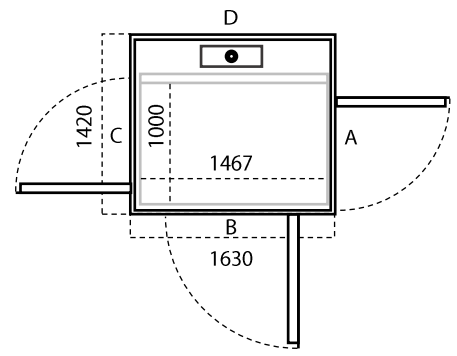

L1	500 KG PLATFORM UKURAN (LXP) MM	
Ukuran Platform	1100 x 1367	
Ukuran Finished	1460 x 1409	
Ukuran Cut-Out	1520 x 1530	

L2	500 KG PLATFORM UKURAN (LXP) MM	
Ukuran Platform	900 x 1467	
Ukuran Finished	1260 x 1509	
Ukuran Cut-Out	1320 x 1630	

L3	500 KG PLATFORM UKURAN (LXP) MM	
Ukuran Platform	1000 x 1467	
Ukuran Finished	1360 x 1509	
Ukuran Cut-Out	1420 x 1630