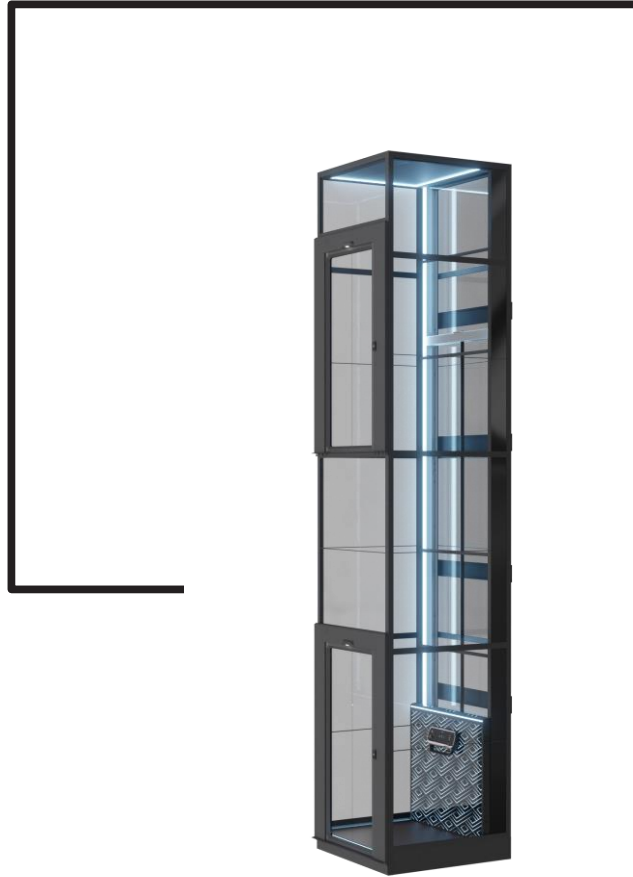

Cibes

Photos and product information are for reference only. Details please visit CIBES or call 021 2452-0962

www.cibeslift.co.id