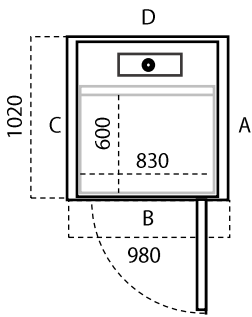

Tipe Pintu	Sisi A/C	Sisi B
AL5 / AL6 (Aluminum)	-	650
A15/A25 (half gate)	-	-

Tipe Pintu	Sisi A/C	Sisi B
AL5 / AL6 (Aluminum)	700	650
A15/A25 (half gate)	700	-

Tipe Pintu	Sisi A/C	Sisi B
AL5 / AL6 (Aluminum)	900	650
A15/A25 (half gate)	900	-