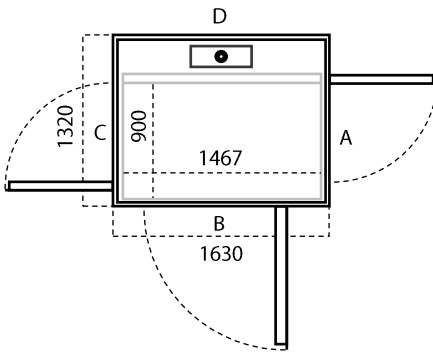

L1	500 KG PLATFORM UKURAN (LXP) MM	
Ukuran Platform	1100 x 1367	
Ukuran Finished	1460 x 1409	
Ukuran Cut-Out	1520 x 1530	

L2	500 KG PLATFORM UKURAN (LXP) MM	
Ukuran Platform	900 x 1467	
Ukuran Finished	1260 x 1509	
Ukuran Cut-Out	1320 x 1630	

L3	500 KG PLATFORM UKURAN (LXP) MM	
Ukuran Platform	1000 x 1467	
Ukuran Finished	1360 x 1509	
Ukuran Cut-Out	1420 x 1630