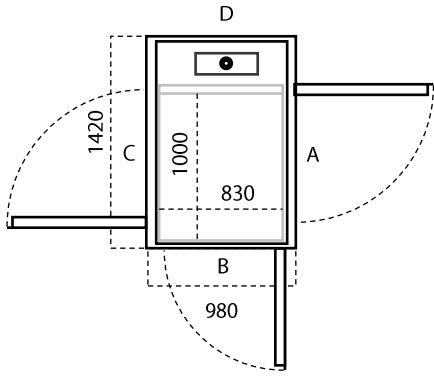

S3 300 KG PLATFORM UKURAN (LXP) MM	
Ukuran Platform	1000 x 830
Ukuran Finished	1360 x 872
Ukuran Cut-Out	1420 x 980

Tipe Pintu	Sisi A/C	Sisi B
AL5 / AL6 (Aluminum)	800	650
A15/A25 (half gate)	800	-

S4 300 KG PLATFORM UKURAN (LXP) MM	
Ukuran Platform	800 x 930
Ukuran Finished	1160 x 972
Ukuran Cut-Out	1220 x 1080