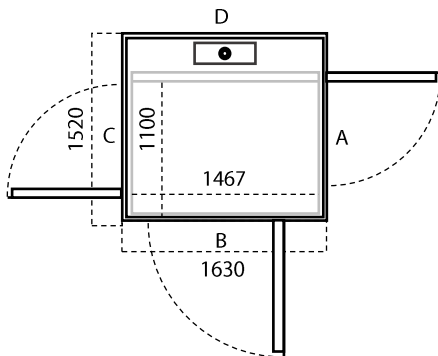

Tipe Pintu	Sisi A/C	Sisi B
AL5 / AL6 (Aluminum)	900	950
A15/A25 (half gate)	900	900

Tipe Pintu	Sisi A/C	Sisi B
AL5 / AL6 (Aluminum)	800	1050
A15/A25 (half gate)	800	1000

Tipe Pintu	Sisi A/C	Sisi B
AL5 / AL6 (Aluminum)	900	1050
A15/A25 (half gate)	900	1000

L4	500 KG PLATFORM UKURAN (LXP) MM	
Ukuran Platform	1100 x 1467	
Ukuran Finished	1460 x 1509	
Ukuran Cut-Out	1520 x 1630	

XL	500 KG PLATFORM UKURAN (LXP) MM	
Ukuran Platform	1100 x 1597	
Ukuran Finished	1460 x 1639	
Ukuran Cut-Out	1520 x 1760