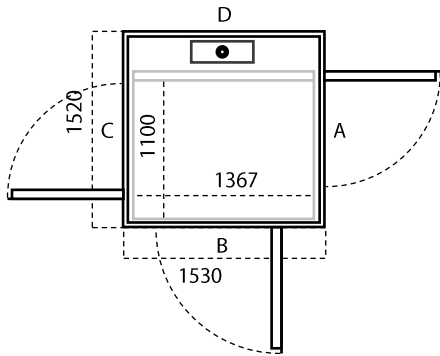

L1	500 KG PLATFORM UKURAN (LXP) MM	
Ukuran Platform	1100 x 1367	
Ukuran Finished	1460 x 1409	
Ukuran Cut-Out	1520 x 1530	

L2	500 KG PLATFORM UKURAN (LXP) MM	
Ukuran Platform	900 x 1467	
Ukuran Finished	1260 x 1509	
Ukuran Cut-Out	1320 x 1630	

L3	500 KG PLATFORM UKURAN (LXP) MM	
Ukuran Platform	1000 x 1467	
Ukuran Finished	1360 x 1509	
Ukuran Cut-Out	1420 x 1630