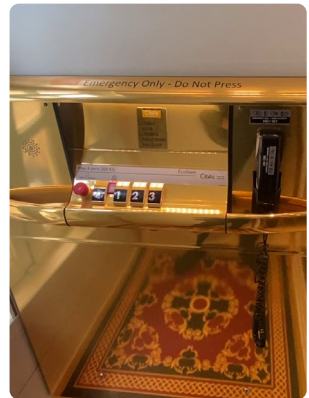

CLASSIC SERIES

This customized Cibes Classic in South Jakarta stands out as one of our most unique and memorable installations. With a gold-themed finish, the shaft and COP components are plated in gold, elevating the Cibes Classic to an entirely new level of prestige and sophistication which blends in with the luxury interior of the house.

SPECIFICATIONS

Cibes Classic

Swing Door

3 Stops

1100 x 930 mm

Indoor, Residential

South Jakarta