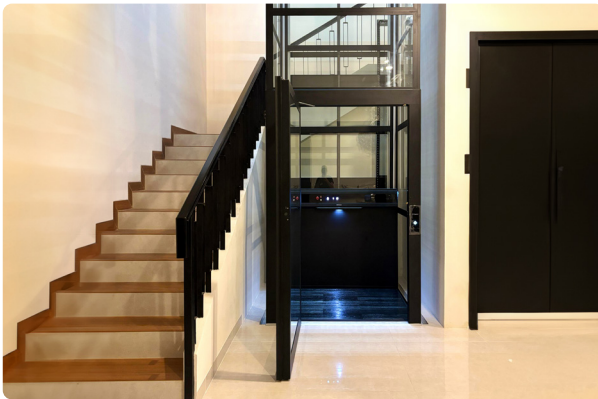

This black Voyager sits seamlessly in the middle of the staircase, making navigation and accessibility effortless for the residents. Its sleek black finish complements the railings and overall color scheme of the home. Installed quickly and easily—without major reconstruction or the need for a pit—it's a perfect blend of style and convenience.