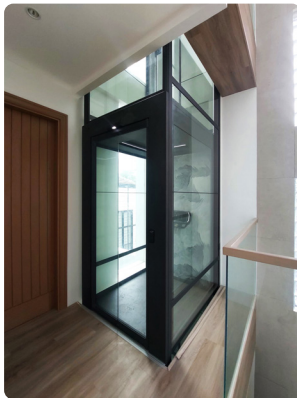

V90 GALAXY

V90 Galaxy tier chosen to improve accessibility in a private residential at SouthTangerang. Installed with a clean fit, in a space that balances luxurious and modern minimalist home. It blends into the design, adding ease without taking focus away.

SPECIFICATIONS

V90 Galaxy

Saloon Door

5 Steps

1210 x 1215 mm

Indoor, Residential

South Tangerang