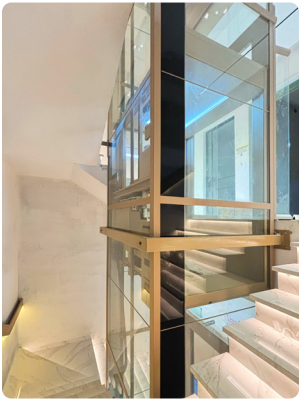

V90 AURORA

At this doctor's clinic in Medan, a V90 Aurora cabin lift sits neatly in the middle of the stairs. The Oriental Grey Beige color complements the warm interior perfectly. It makes the space more accessible without interrupting the design. A simple, smart way to welcome every visitor to the clinic.

SPECIFICATIONS

V90 Aurora

Saloon Door

4 Stops

1110 x 1415 mm

Indoor, Public Space

Medan