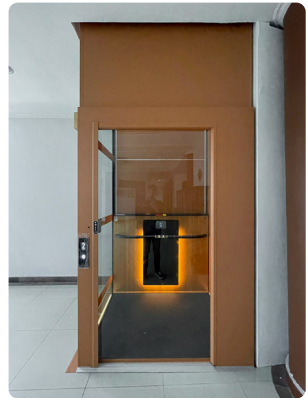

CIBES AIR SERIES

At Gedung Pramuka Banjarmasin, a 3-stop Cibes Air Wood - Bamboo helps visitors and staff move with more freedom and ease. It supports the Pramuka organization's accessibility goals in South Kalimantan. Practical, safe, and built for public use. A thoughtful upgrade to the already meaningful place.

SPECIFICATIONS

Cibes Air

Swing Door

3 Stops

1100 x 1467 mm

Indoor, Public Space

Banjarmasin