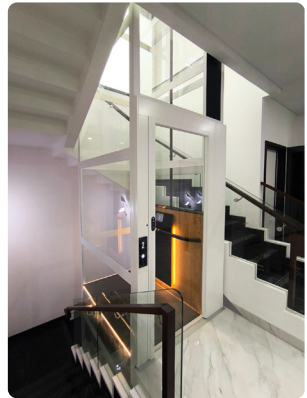

CIBES AIR SERIES

The Cibes Air Wood-Bamboo in White, installed in a newly built 3-story residence in Intercon, West Jakarta, sits seamlessly at the heart of the staircase. Its natural warmth and modern elegance enhance accessibility while serving as a refined centerpiece of the home—perfectly completing the monochrome minimalistic aesthetic with Swedish-crafted design.

SPECIFICATIONS

Cibes Air

Swing Door

3 Steps

900 x 1467 mm

Indoor, Residential

West Jakarta