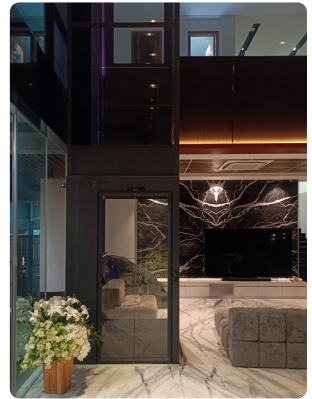

V80 GALAXY

In a private residence in Kediri, a sleek black V80 Galaxy stands as the home's elegant centerpiece. Connecting the ground floor, mezzanine, and rooftop, it delivers seamless accessibility while adding a luxurious, grand touch to the interior.

SPECIFICATIONS

V80 Galaxy

Saloon Door

3 Steps

1035 x 1150 mm

Indoor, Private Residence

Kediri