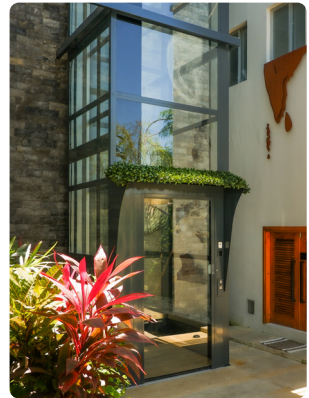

CIBES AIR SERIES

Outside Melloni Cliff Castle, a private villa on Bali's southernmost beach in Nusa Dua, overlooking the Indian Ocean. A sleek black Cibes Air lift enhances accessibility throughout the villa, bringing Swedish engineering excellence to island of paradise.

SPECIFICATIONS

Cibes Air

Swing Door

2 Stops

800 x 1217 mm

Outdoor, Commercial

Nusa Dua, Bali