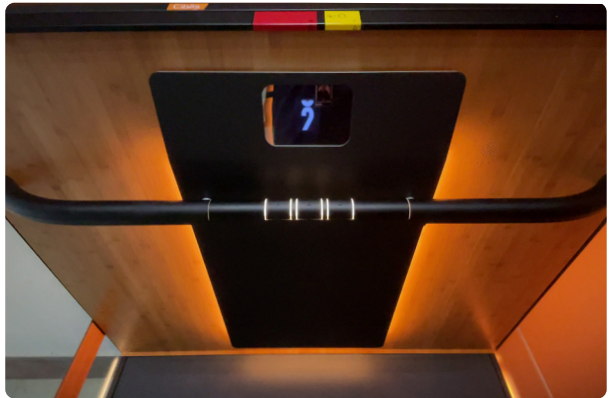

CIBES AIR SERIES

At Gedung Pramuka Banjarmasin, a 3-stop Cibes Air Wood - Bamboo helps visitors and staff move with more freedom and ease. It supports the Pramuka organization's accessibility goals in South Kalimantan. Practical, safe, and built for public use. A thoughtful upgrade to the already meaningful place.

SPECIFICATIONS

Cibes Air

Swing Door

3 Stops

1100 x 1467 mm

Indoor, Public Space

Banjarmasin