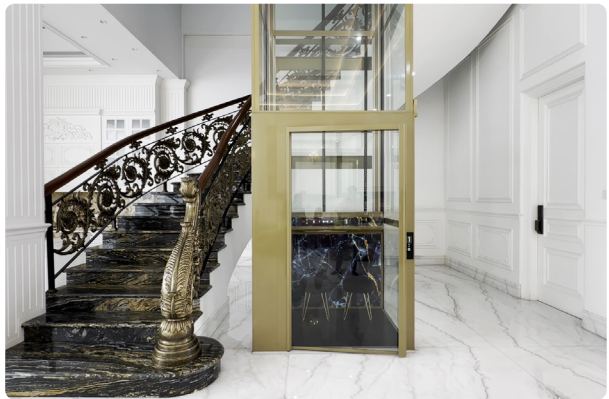

PAESI *

12

6 1

↑

VOYAGER SERIES

This luxurious Voyager installed in Medan with matching marble back panels with the stairway steps, and the tonally same color of the lift shaft and stairway railings. It looks perfectly matching in an luxurious interior setting, instead of a lift being out of place it blends in and seamless, improving the overall look of the home.