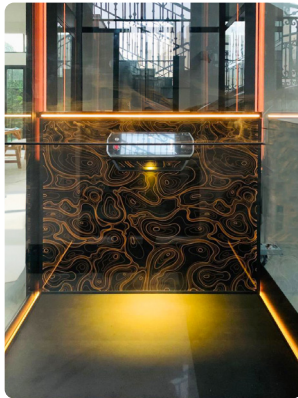

V80 GALAXY

This black V80 Galaxy located in South Jakarta fits perfectly in the middle of a spiral staircase enhancing the home's design rather than hiding it behind a concrete shaft. With no pit and no machine room required, installation is quick and seamless, with little to no construction needed.

SPECIFICATIONS

V80 Galaxy

Saloon Door

4 Steps

1135 x 1350 mm

Indoor, Residential

South Jakarta