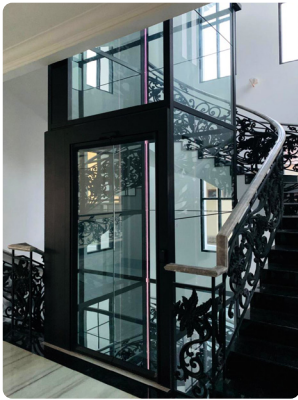

V80 GALAXY

This black V80 Galaxy located in South Jakarta fits perfectly in the middle of a spiral staircase enhancing the home's design rather than hiding it behind a concrete shaft. With no pit and no machine room required, installation is quick and seamless, with little to no construction needed.

SPECIFICATIONS

V80 Galaxy

Saloon Door

4 Steps

1135 x 1350 mm

Indoor, Residential

South Jakarta