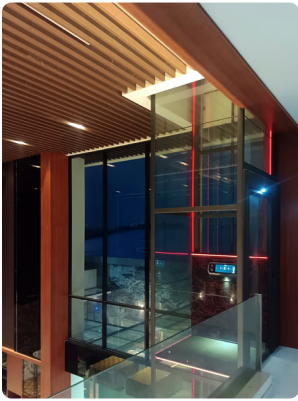

V80 GALAXY

In a private residence in Kediri, a sleek black V80 Galaxy stands as the home's elegant centerpiece. Connecting the ground floor, mezzanine, and rooftop, it delivers seamless accessibility while adding a luxurious, grand touch to the interior.

SPECIFICATIONS

V80 Galaxy

Saloon Door

3 Steps

1035 x 1150 mm

Indoor, Private Residence

Kediri