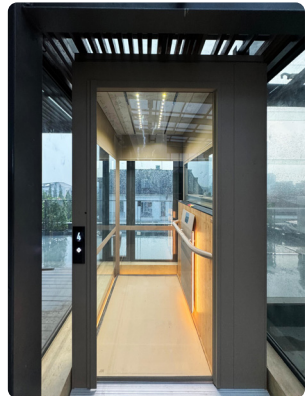

CIBES AIR SERIES

A 4-story installation of Cibes Air in Puri Indah, West Jakarta, provides seamless accessibility all the way to the rooftop. Cibes Air with wood-bamboo model blends perfectly with the home's natural aesthetic, combining organic design with Swedish ingenuity.

SPECIFICATIONS

Cibes Air

Swing Door

4 Stops

1000 x 1467 mm

Indoor, Residential

West Jakarta