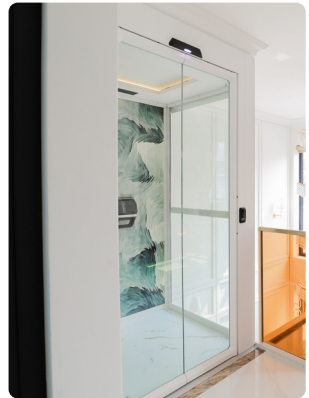

SPECIFICATIONS

V90 Galaxy

Saloon Door

4 Steps

1100 x 1200 mm

Indoor, Residential

Vietnam

V90 GALAXY