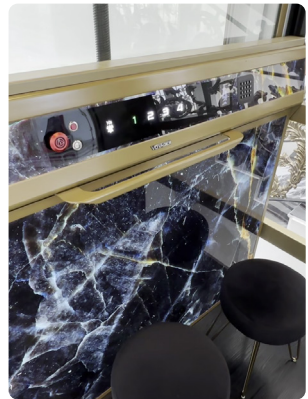

PAESI *

12

6 1

↑

VOYAGER SERIES

This luxurious Voyager installed in Medan with matching marble back panels with the stairway steps, and the tonally same color of the lift shaft and stairway railings. It looks perfectly matching in an luxurious interior setting, instead of a lift being out of place it blends in and seamless, improving the overall look of the home.