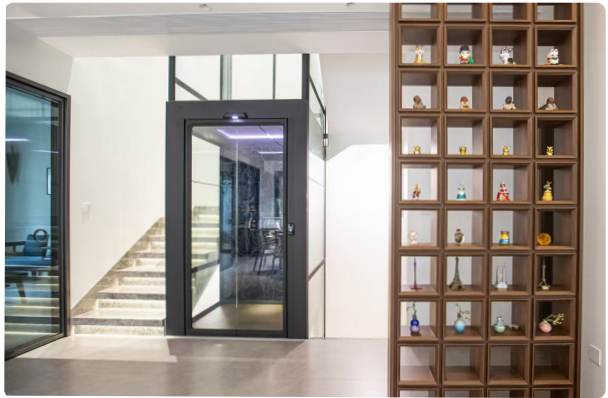

Private residential in China installed V90 Galaxy cabin lift to improve accessibility for easier access to multiple rooms, including living room, and laundry room. Installed in the middle of the stairs with a clean fit, in a space that balances neat interior complementing the living space in China.