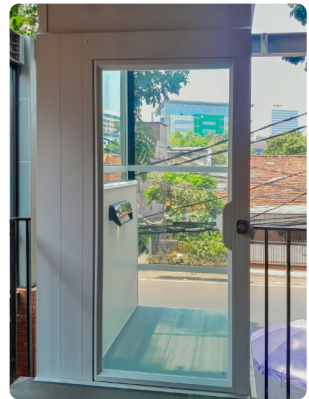

V80 ELEGANCE

At Tulum, South Jakarta, V80 Elegance with 3 stops makes it easier for elderly and disabled guests to access the restaurant and café. The lift is designed to blend in with the space, making movement smooth and comfortable. It's a thoughtful touch that adds function without distraction. Now, everyone can navigate the venue freely.

SPECIFICATIONS

V80 Elegance

Swing Door

4 Stops

1035 x 1450 mm

Semi-outdoor, Public Space

South Jakarta