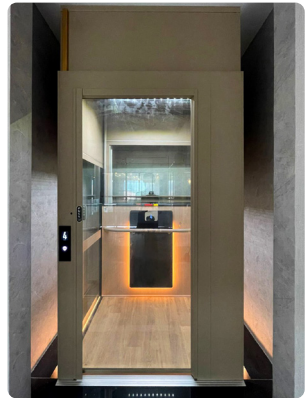

CIBES AIR SERIES

The Cibes Air Wood–Bamboo installation in this private residence beautifully complements the marble walls and flooring, creating a luxurious yet welcoming atmosphere. Its warm tones invite comfort, while the all-glass shaft ensures an open, airy ride—eliminating any sense of claustrophobia.

SPECIFICATIONS

Cibes Air

Swing Door

4 Steps

1000 x 1267 mm

Indoor, Residential

Batam