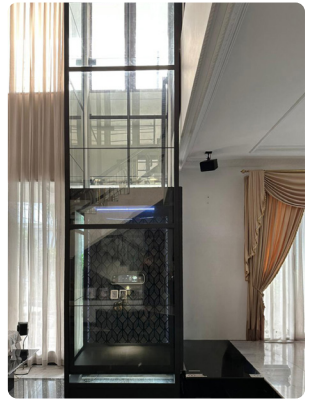

V90 GALAXY

A truly unique Cibes V90 Galaxy installation in North Jakarta, where the landing is not level with the ground floor. Instead of stopping at the very bottom, the lift aligns perfectly with a raised, “levitating” landing—eliminating the need for a pit or ramp while still ensuring seamless accessibility.

SPECIFICATIONS

V90 Galaxy

Saloon Door

2 Stops

1010 x 1315mm

Indoor, Residential

North Jakarta